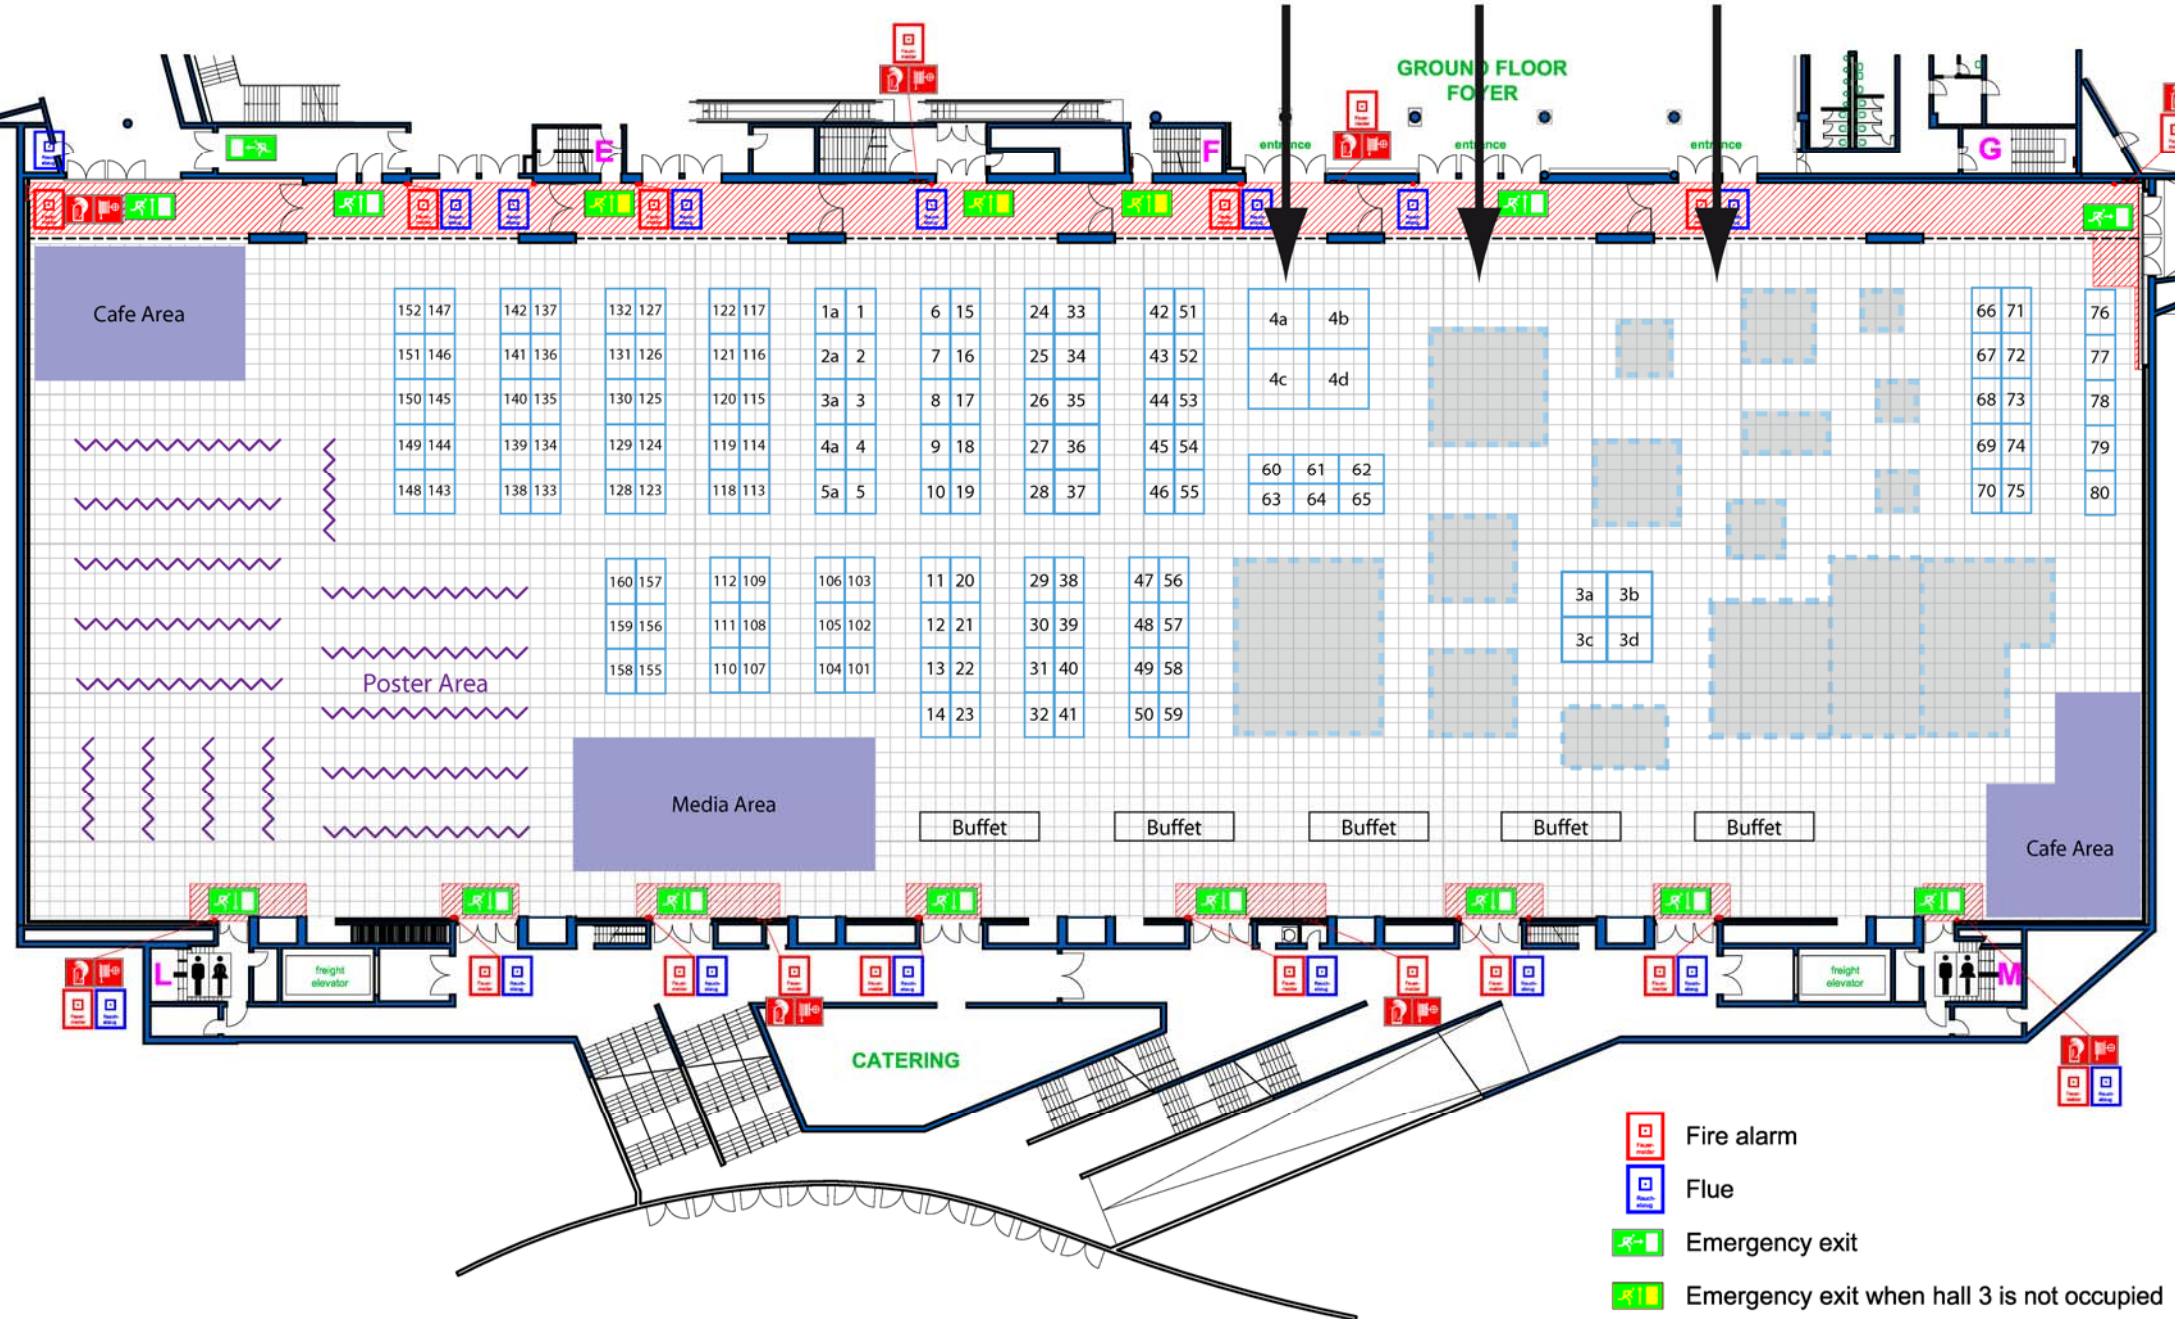

VENUE: CCH Congress Center Hamburg

Standard Booths 3m x 2m
1m² = ■

Main Entrance

-  Fire alarm
-  Flue
-  Emergency exit
-  Emergency exit when hall 3 is not occupied
-  Fire extinguisher, Hydrant